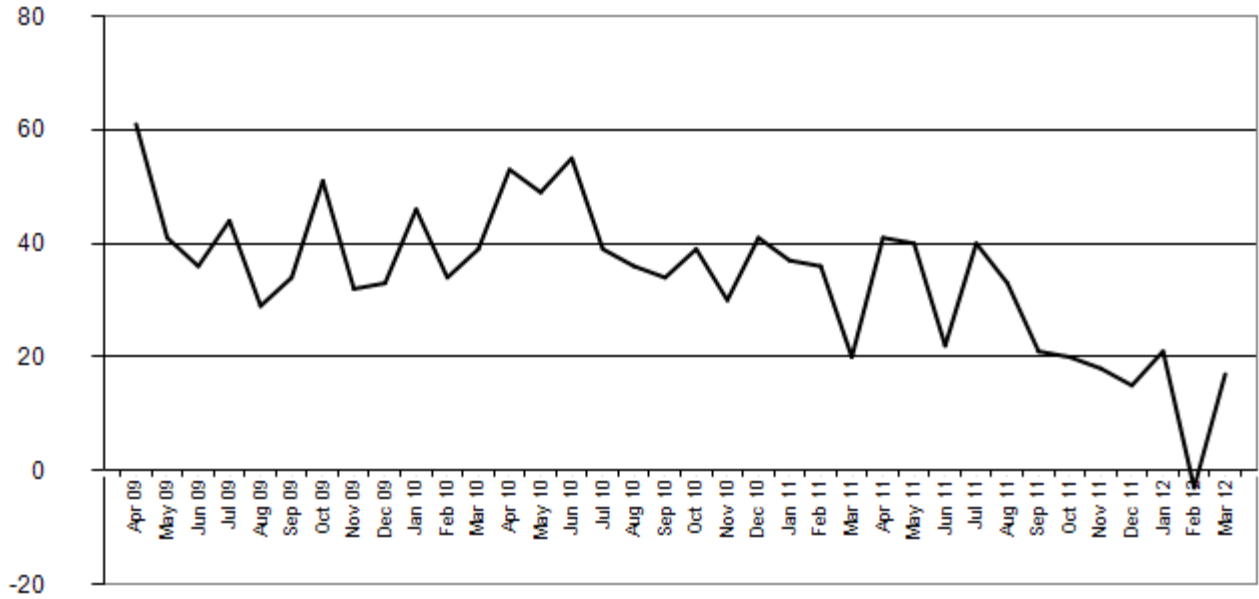

ACQUISITIVE CRIME

Started in 13th position; currently 8th position

Previous Year Ending Selected Month	Year Ending Selected Month

**ITEM 14
APPENDIX C**

1 Apr 10 - 31 Mar 11

1,170

Down 4 (0%)

1 Apr 11 - 31 Mar 12

1,166

VIOLENCE AGAINST THE PERSON WITH INJURY

Started in 4th position; currently 3rd position

Previous Year Ending Selected Month		Year Ending Selected Month
<u>1 Apr 10 - 31 Mar 11</u>		<u>1 Apr 11 - 31 Mar 12</u>
469	Down 184 (39%)	285