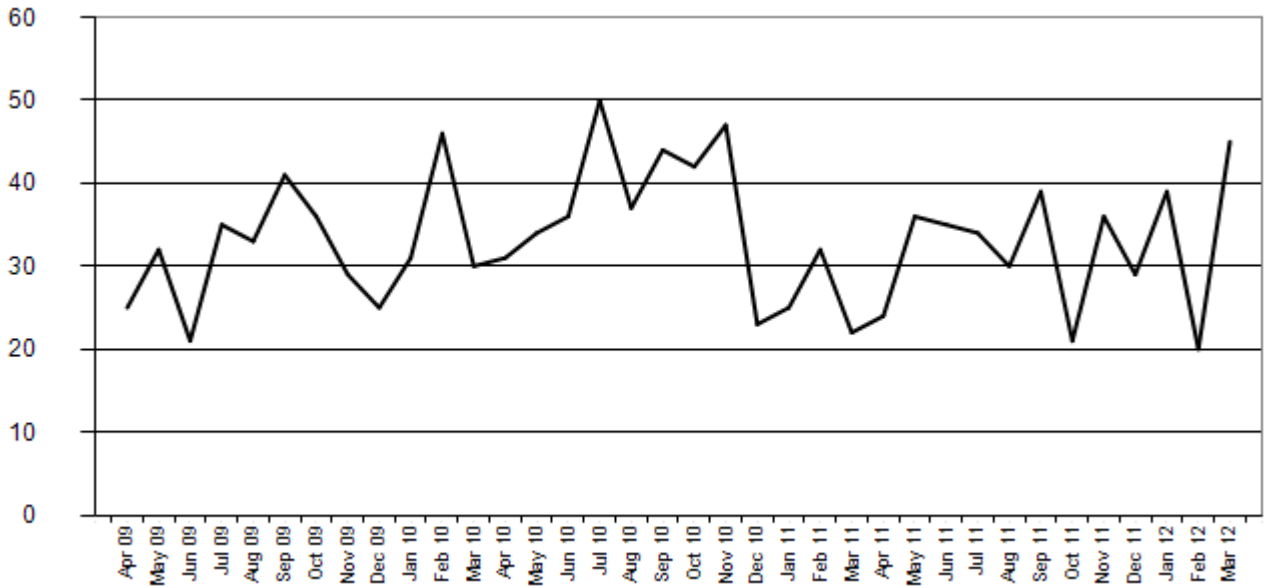

Home Office Iquanta Data - **BURGLARY DWELLING**

Started in 4th position: currently 9th position

Previous Year Ending Selected Month	Year Ending Selected Month
<u>1 Apr 10 - 31 Mar 11</u>	<u>1 Apr 11 - 31 Mar 12</u>
423	388
Down 35 (8%)