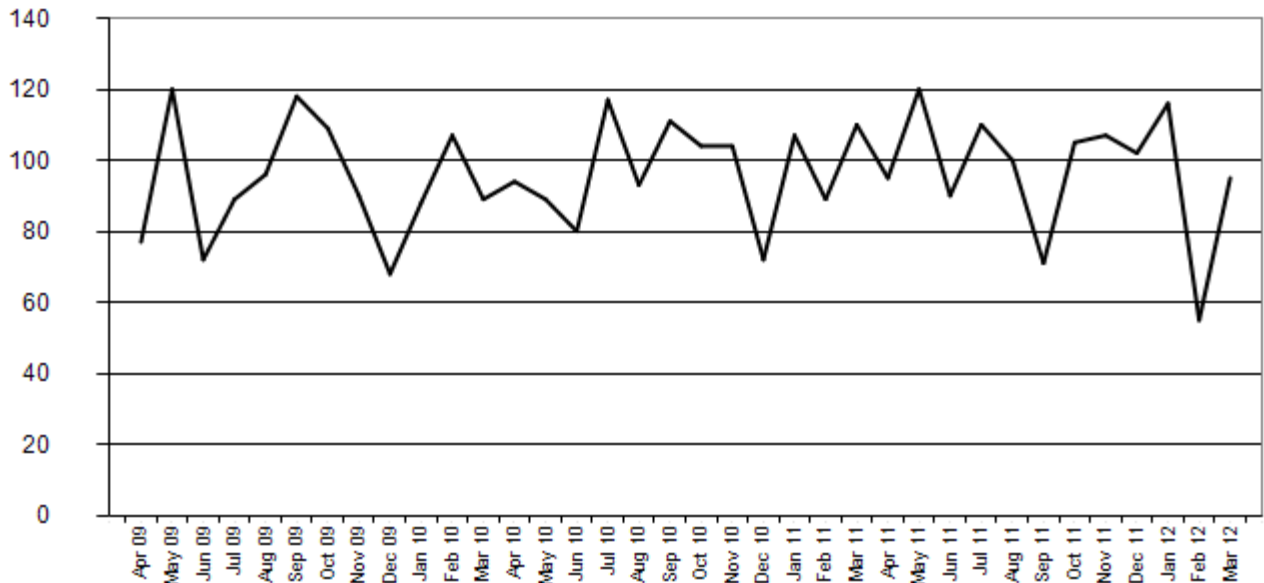

748

Up 45 (6%)

793

CRIMINAL DAMAGE

Started in 13th position; currently 12th position

Previous Year Ending Selected Month	Year Ending Selected Month
<u>1 Apr 10 - 31 Mar 11</u>	<u>1 Apr 11 - 31 Mar 12</u>
1,259	1,036
Down 223 (18%)	

ACQUISITIVE CRIME

Started in 13th position; currently 8th position

Previous Year Ending Selected Month	Year Ending Selected Month

**ITEM 14
APPENDIX C**

1 Apr 10 - 31 Mar 11

1,170

Down 4 (0%)

1 Apr 11 - 31 Mar 12

1,166

VIOLENCE AGAINST THE PERSON WITH INJURY

Started in 4th position; currently 3rd position

Previous Year Ending Selected Month		Year Ending Selected Month
<u>1 Apr 10 - 31 Mar 11</u>		<u>1 Apr 11 - 31 Mar 12</u>
469	Down 184 (39%)	285