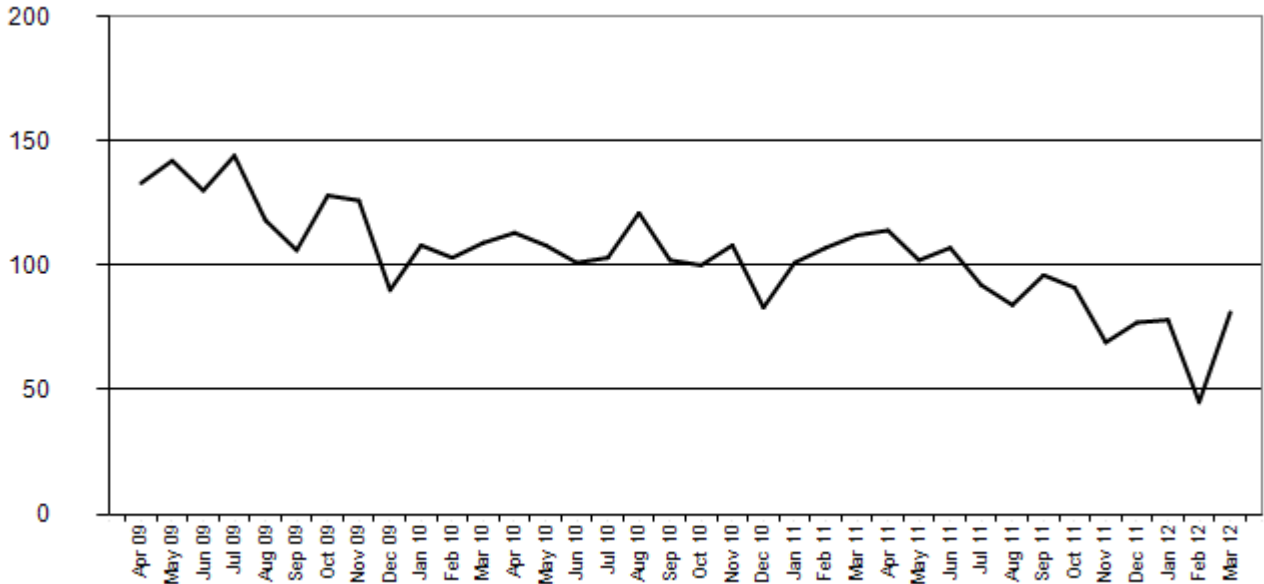

VEHICLE CRIME

Started in 10th position; currently 9th position

Previous Year Ending Selected Month	Year Ending Selected Month
<u>1 Apr 10 - 31 Mar 11</u>	<u>1 Apr 11 - 31 Mar 12</u>

**ITEM 14
APPENDIX C**

748

Up 45 (6%)

793

CRIMINAL DAMAGE

Started in 13th position; currently 12th position

Previous Year Ending Selected Month	Year Ending Selected Month
<u>1 Apr 10 - 31 Mar 11</u>	<u>1 Apr 11 - 31 Mar 12</u>
1,259	1,036
Down 223 (18%)	