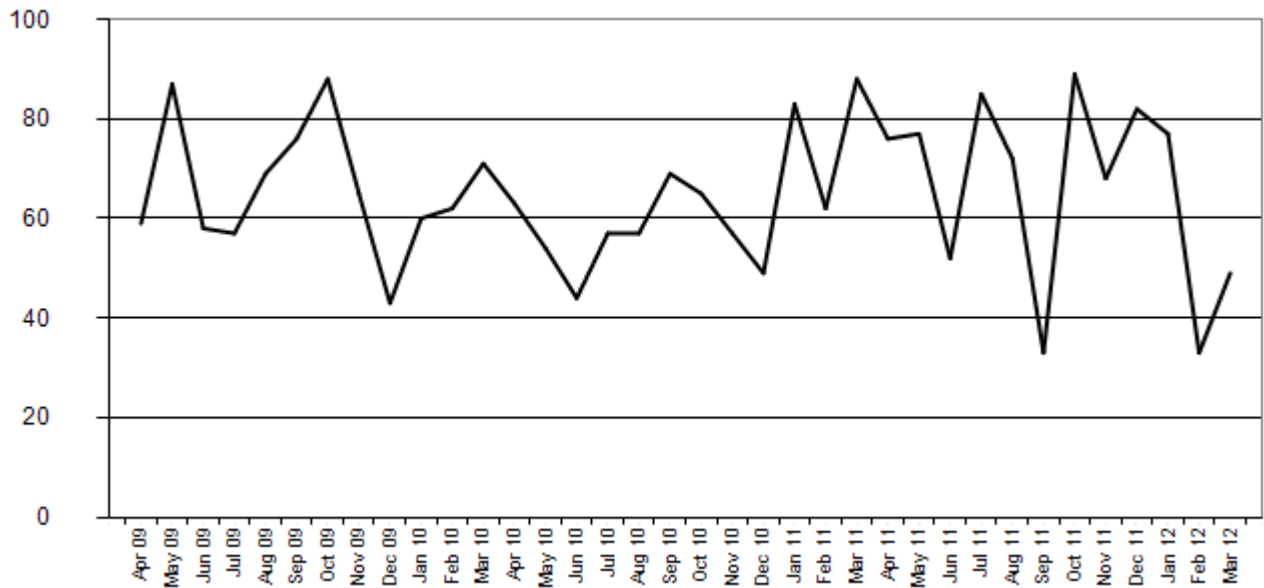

VEHICLE CRIME

Started in 10th position; currently 9th position

Previous Year Ending Selected Month	Year Ending Selected Month
<u>1 Apr 10 - 31 Mar 11</u>	<u>1 Apr 11 - 31 Mar 12</u>