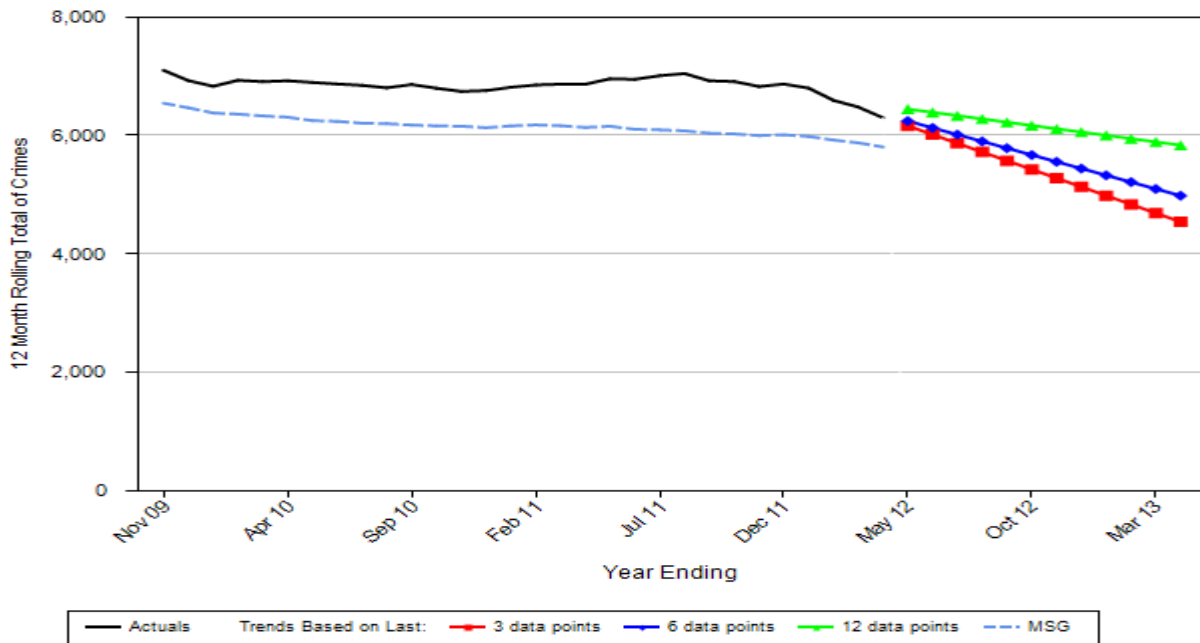

PROJECTION- ALL CRIME

ANTI-SOCIAL BEHAVIOUR

Change in recorded incidents April 2011 to March 2012 compared to April 2010 to March 2011.

ABND VEH NOT STOLEN OR CAUSING OBSTRUCTN	-1
ANIMAL PROBLEMS	-28
FIREWORKS - INAPP SALE /USE /POSSESSION	7
MALICIOUS / NUISANCE COMMUNICATIONS	-20
NOISE	53
LITTERING/DRUGS PARAPHERNALIA	40
NUISANCE NEIGHBOURS	-73
ROWDY OR INCONSIDERATE BEHAVIOUR - TOTAL	-80
ROWDY OR INCONSIDERATE BEHAVIOUR NUISANCE	
ROWDY OR INCONSIDERATE BEHAVIOUR PERSONAL	
STREET DRINKING	-2
TRESPASS	1
VEHICLE NUISANCE / INAPPROPRIATE USE	-301
TOTAL	-404