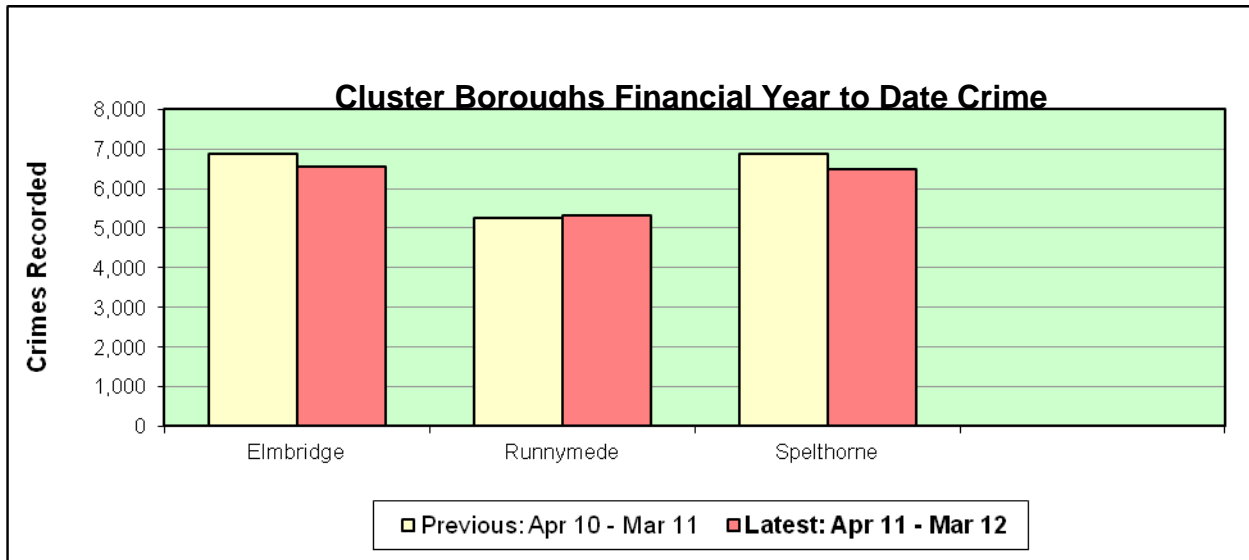

PERFORMANCE DATA FOR 1st APRIL 2011 TO 31st MARCH 2012

Surrey Police Data

Cluster Boroughs Financial Year to Date Crime

Data to March 2012		Elmbridge	Runnymede	Spelthorne		
Latest: Apr 11 - Mar 12		6,545	5,312	6,479		
Previous: Apr 10 - Mar 11		6,862	5,256	6,866		
% Change		- 4.6%	+ 1.1%	- 5.6%		